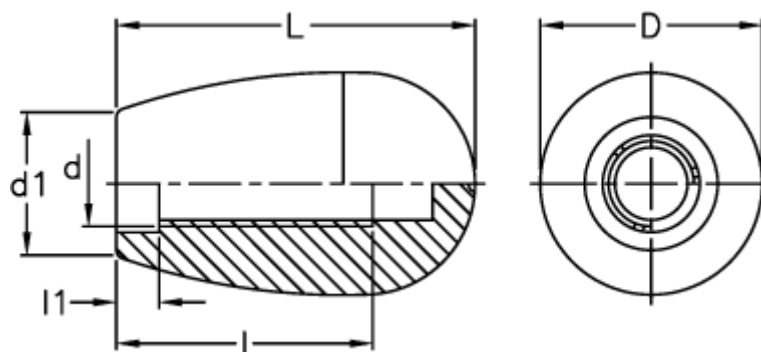

# Data Sheet

Article number: 2304120951

Description: E+G Handle  
I.622/30-M8

## Measures

D	= 20
d1	= 14
d 6H	= M8
l	= 20
L	= 32.0
l1	= 3.5